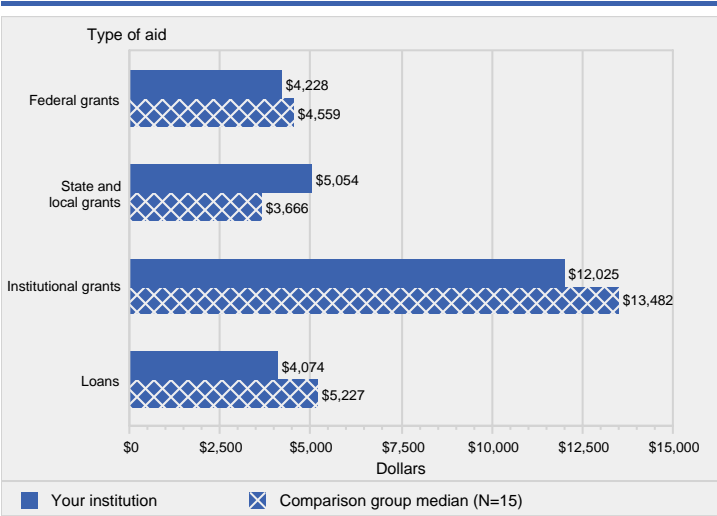

B 5 H€ B 5 @7 9B H9F : C F '98I 7 5 H€ B 'G H5 HGH7 G

The Integrated Postsecondary Education Data System (IPEDS) is the core postsecondary education data collection program for the NCES. It is a single, comprehensive system designed to encompass all institutions and educational organizations whose primary purpose is to provide postsecondary education. For additional information see <http://nces.ed.gov/ipeds>.