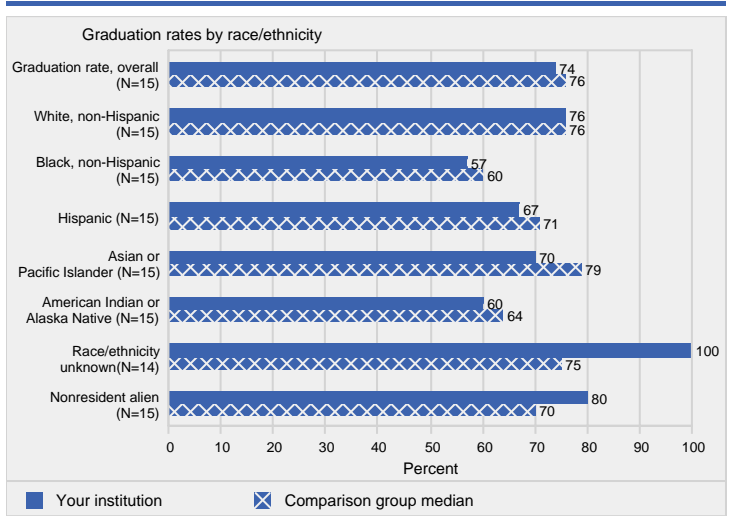

PUVÖKÁV@^k^iæã~^æci [ ]H^æc^•kæi^k@^Ac@^Ac} cHÜiã~^cÉc [ES] [ ] ÁQÜÖSDH^æc^•ÉkÖ [ ]H^ [ ]i^
i} - [ ] { æci [ ] } k^•Ac@^Ac@^Ac T^c@ [ ] á [ ] [ ] *æ&æ]iP [c^•kæc@c@^Ac} ák [ ]-Ac@^Ac} [ ]iÖkP&kã•Ac@^Ac} ~ { á^k[ ]^i^k
i} •cæc~ c[ ] •kã} k@^Ac@^Ac [{ }æiã• [ ]^*í: [ ]E
UUWÜÖÖKÁWEÜÉiÖ^} æic { ^} c[ ]-iÖá~^&æci [ ]ÉkP&cæi [ ]æ]iÖ^} c^i^k- [ ]HÖá~^&æci [ ]HÜcæci•cá&•É
0} c^*íæc^ákÁU [•c^& [ ] áæi: ^iÖá~^&æci [ ]HÖæcæiU~^c^ { ÁQÜÖÖÜÖÜKÁU } iã} *ÁGEEÍÉiÖiæã~^æci [ ]
Üæc^•k& [{] [ ]^} cÉ